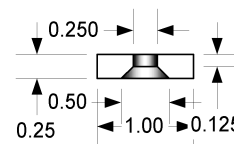

Aperture / Sample holder plate

Heater clamp

BB Aperture plate (Cu)

Sample holder (Cu)

TITLE	Emissivity Fxture v.3a		DRAWN BY	Doug Maukonen	
DESCRIPTION	Details of fixture and sample holder		SCALE	1 : 2	PAGE 4 OF 4
FILENAME	RUFF.VSD			DATE	2/9/2011