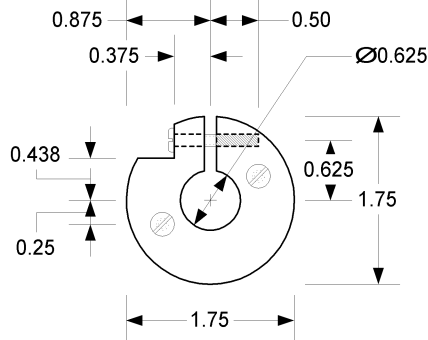

Aperture / Sample holder plate

Heater clamp

BB Aperture plate (Cu)

Sample holder (Cu)

TITLE	Emissivity Fxture v.3a		DRAWN BY	Doug Maukonen	
DESCRIPTION	Details of fixture and sample holder		SCALE	1 : 2	PAGE 4 OF 4
FILENAME	RUFF.VSD			DATE	2/9/2011