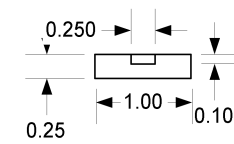

Aperture / Sample holder plate

Heater clamp

BB Aperture plate (Cu)

Sample holder (Cu)

TITLE	Emissivity Fxture v.3a		DRAWN BY	Doug Maukonen	
DESCRIPTION	Details of fixture and sample holder		SCALE	1 : 2	PAGE 4 OF 4
FILENAME	RUFF.VSD			DATE	2/9/2011